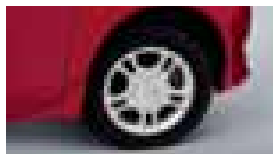

## Customise the Clever Car with Toyota Genuine Accessories.

Roof Racks

Bike Carrier

Ski Holder

Front Weathershields (sold separately)

Rear Roof Spoiler  
YR & YRS models only

14" Entice Alloy Wheels  
YR model only