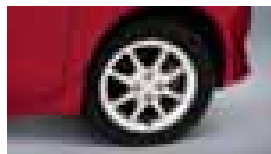

15" Incisor Alloy Wheels